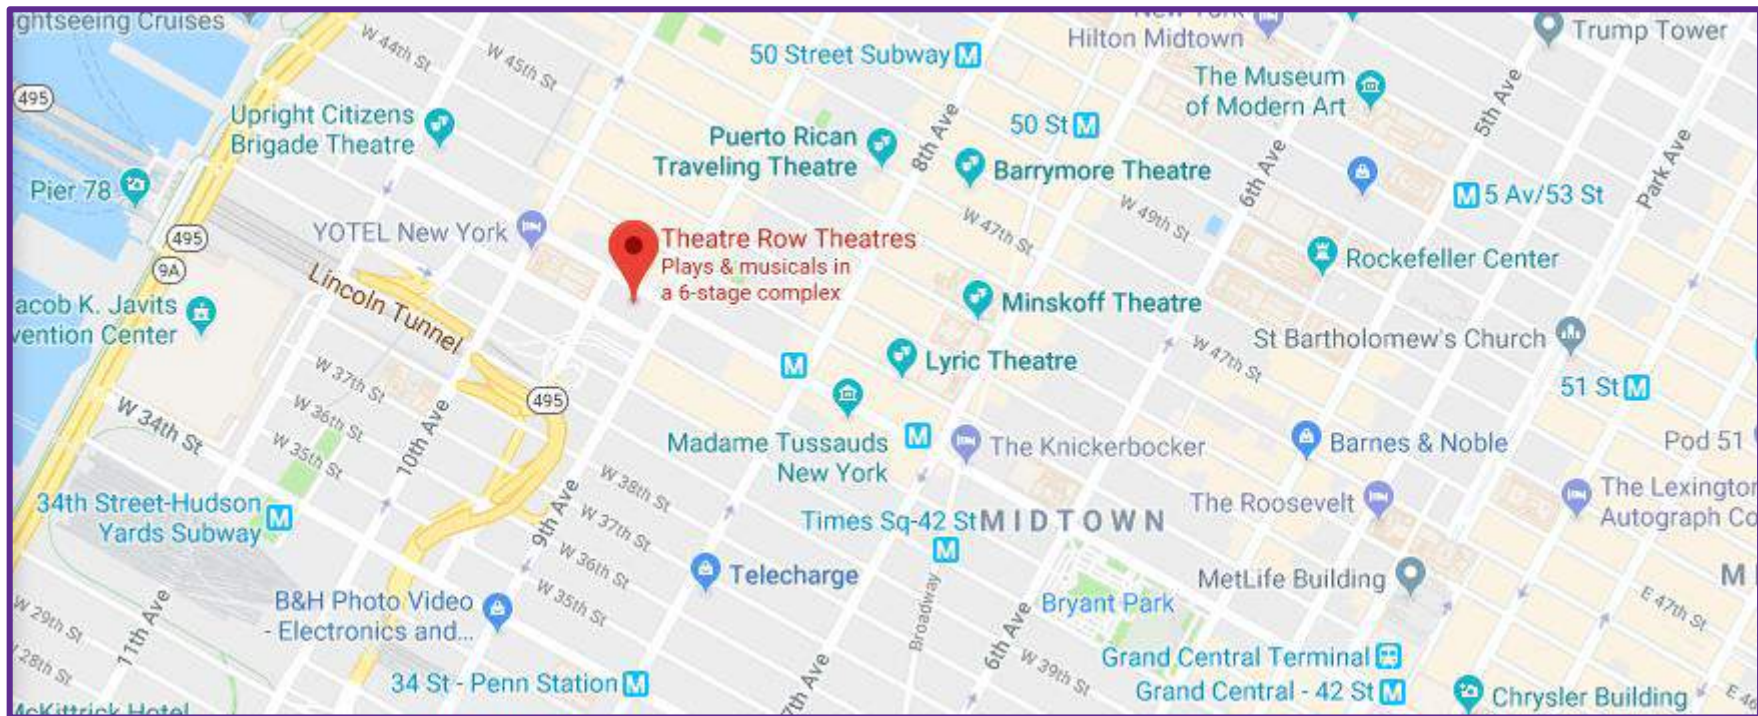

This is Sadie Transportation Map

Theatre Row, a Program of Building for the Arts | 410 East 42nd Street, NYC 10036

By Train

- Take the A, C, E to Times Square, 42nd Street Station. The theater is a 7 minute walk via 42nd Street
- Take the 1,2,3,7,9,N,R,Q,W,S to 42nd Street Station. The theater is an 8 minute walk, 2 and a half blocks east.

By Bus

The M11 bus stops at 42nd Street; the M42 bus stops at 9th Avenue. Theatre Row is located across the street and one block north of Port Authority Bus Terminal

By Car

If driving, nearby parking is available at:

Parking Panda | 427 West 42nd Street | (274 Ft.)

Icon Parking | 350 West 42nd St. | (415 Ft.)

Questions? email boxoffice@nycchildrenstheater.org